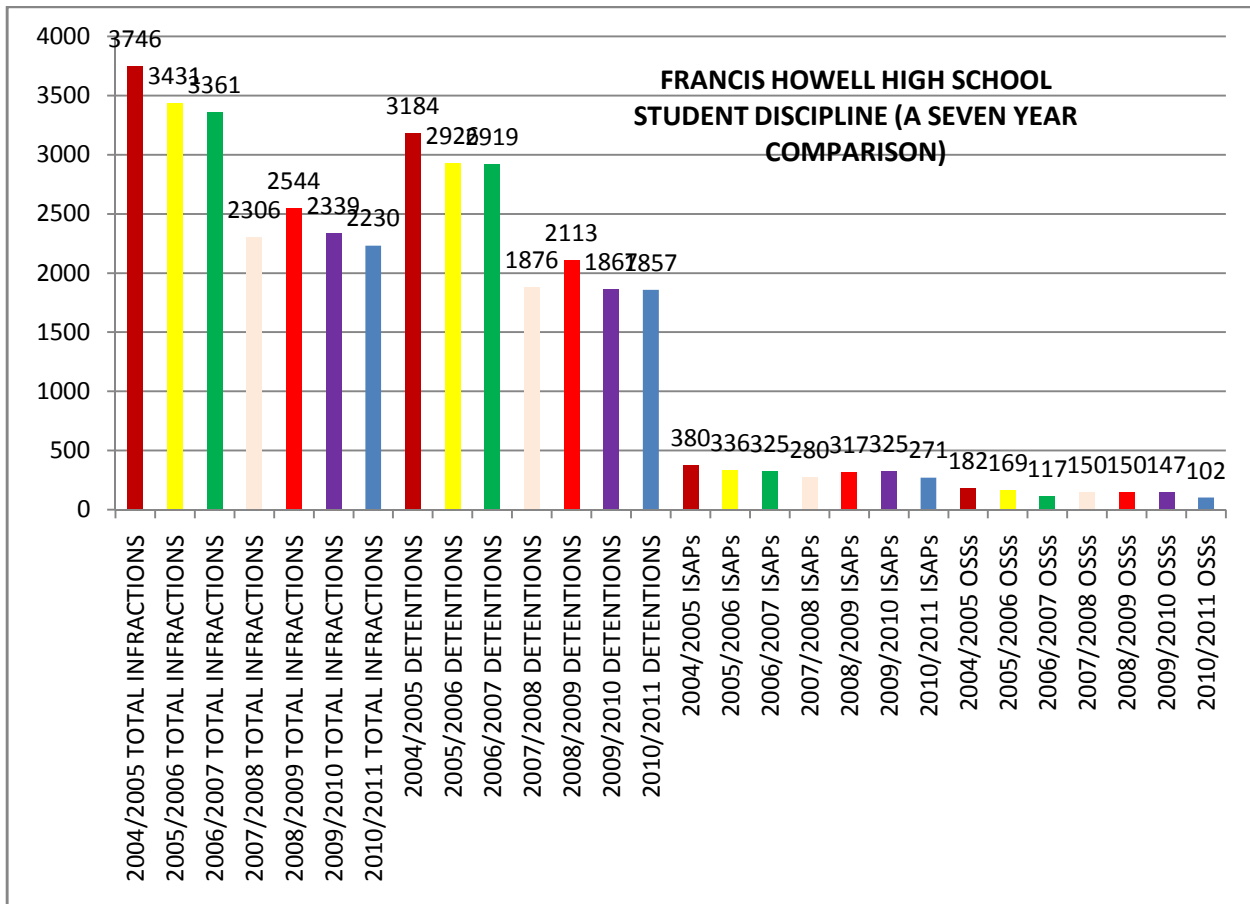

Student Awareness and Behavior